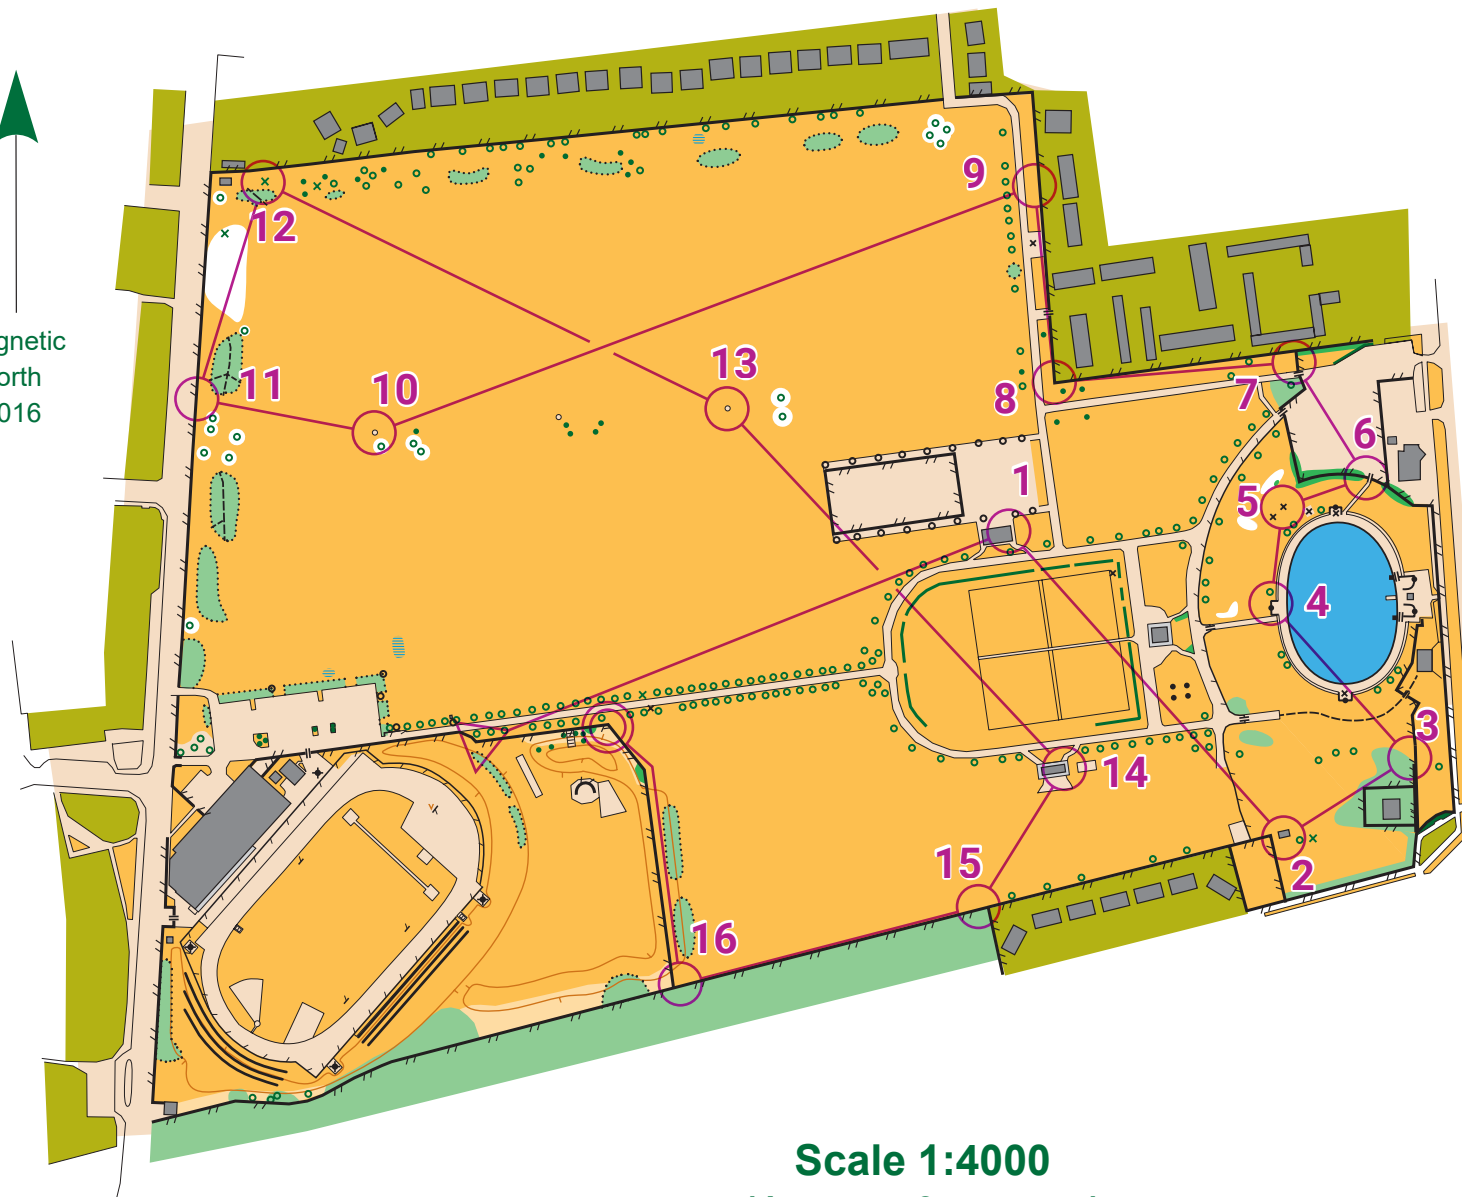

Costello Playing Fields

Long Course

magnetic north
2016

Scale 1:4000
(1cm = 40 metres)

Legend

- road
- surfaced paths
- small path
- wall
- fence
- high fence, with gate
- hedge
- contour
- formline
- line of posts
- building
- play equipment
- post, bench, notice, bin
- single tree, tree stump
- pond
- private land
- open land (mown)
- rough open land
- woodland
- thicker woodland
- bushes/thicket
- out of bounds

Costello PF

Long Course	2.6 km	
▶	Start: N side of fence	
1	B	E side of building
2	J	S side of building
3	K	W side of fence
4	D	NW inside corner of stone wall
5	N	NE picnic table
6	T	S side of fence
7	M	W side of fence
8	V	SW outside corner of fence
9	X	W side of fence
10	L	Paved area
11	Q	E side of fence
12	Y	Root stock
13	Z	Paved area
14	I	E side of building
15	W	N side of fence
16	R	N side of fence
Navigate 150 m to finish		